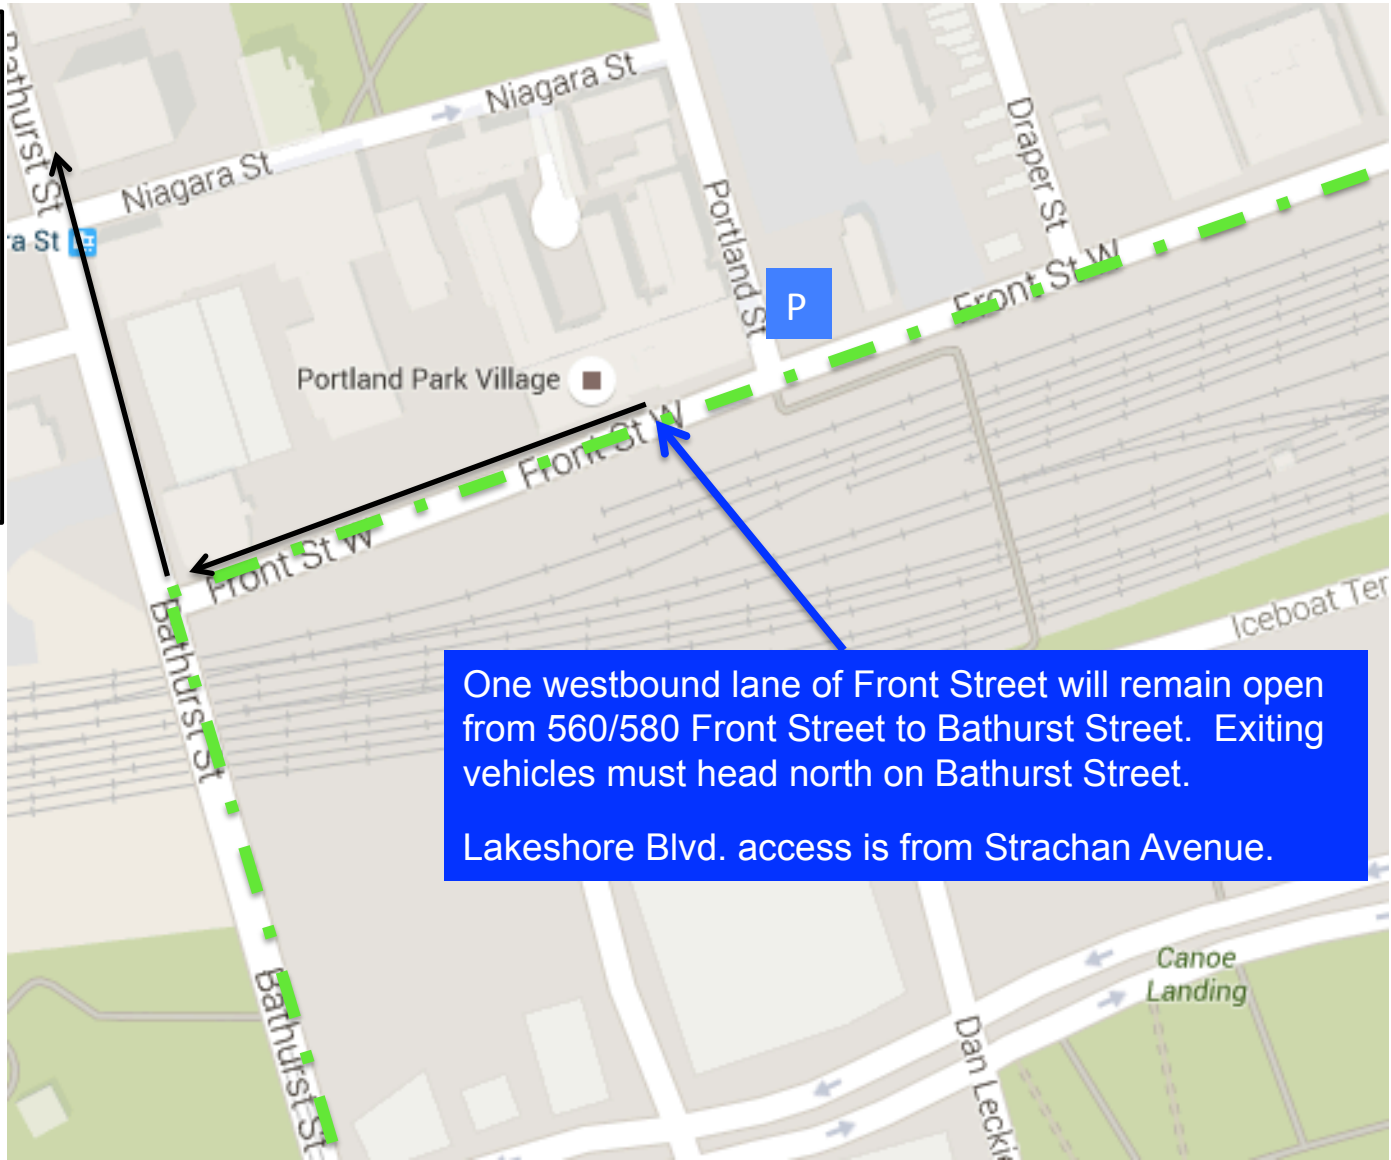

Sporting Life 10k - Details for Access to 560/580 Front Street Sunday, May 14, 2017 from 7:15am – 10:30am

LEGEND

- Permitted Vehicle Traffic
→
- Runner Traffic
- - -
- Barricade – No vehicle traffic
— beyond this point
- P Police Officer

One westbound lane of Front Street will remain open from 560/580 Front Street to Bathurst Street. Exiting vehicles must head north on Bathurst Street.

Lakeshore Blvd. access is from Strachan Avenue.