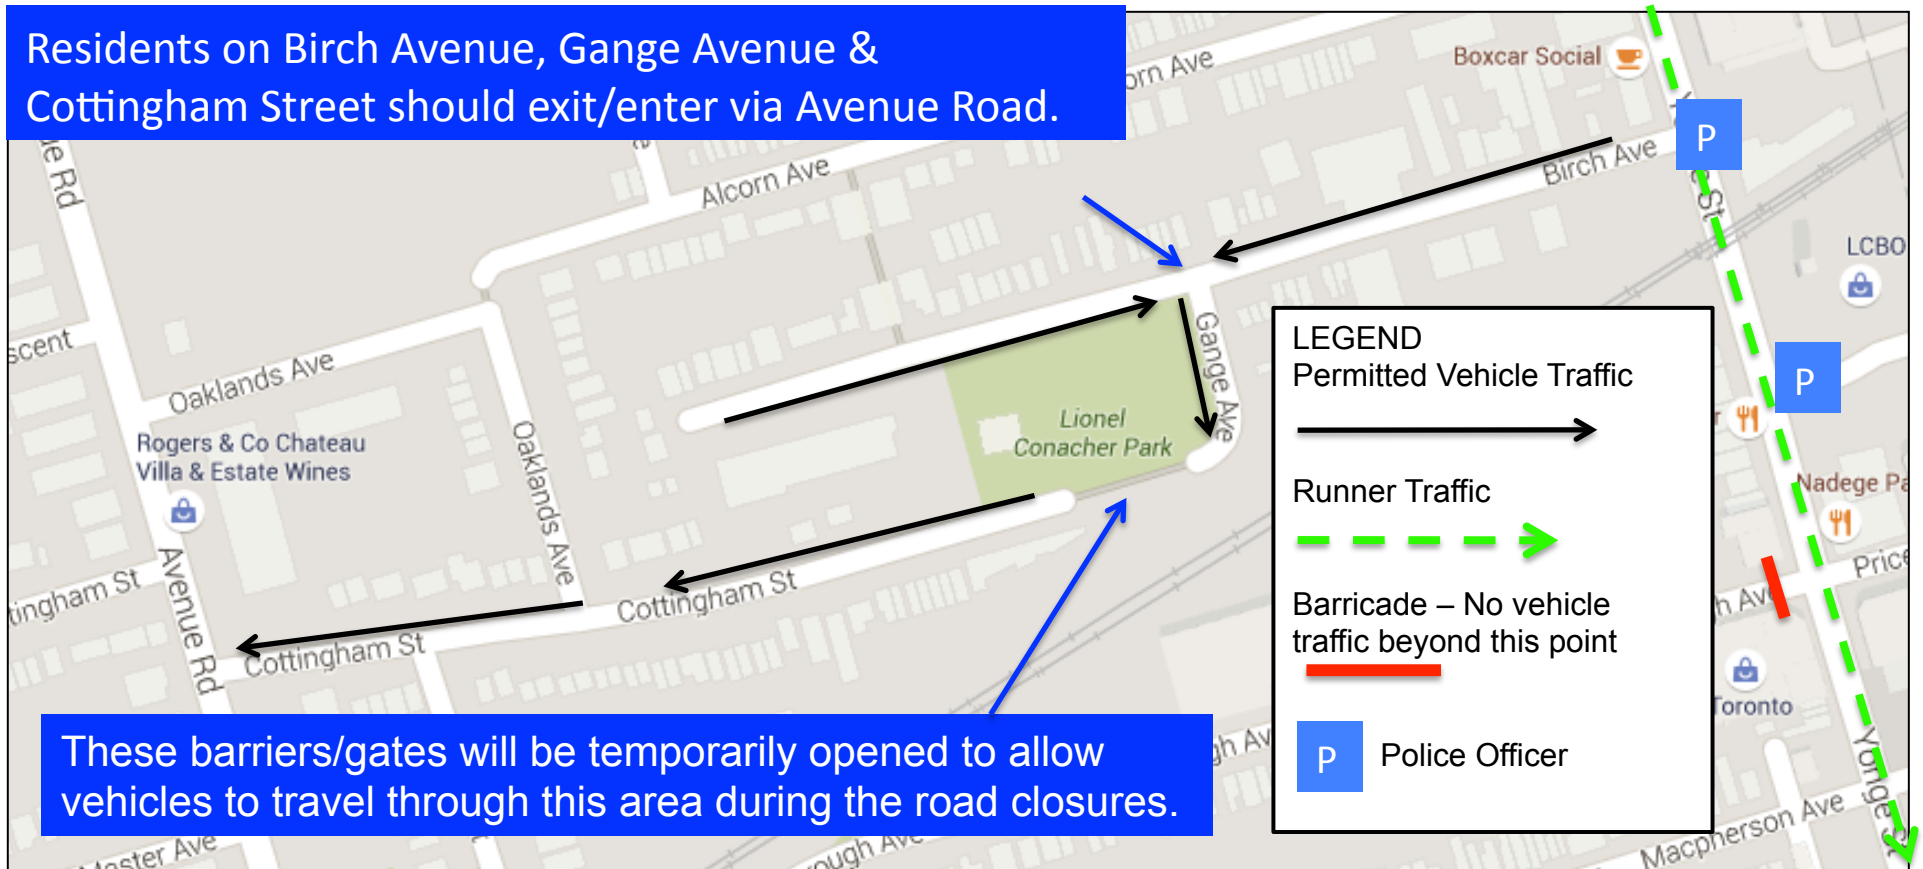

Sporting Life 10k – Access for residents near Yonge Street & Birch Avenue Sunday, May 14, 2017 – from 7:15am until 10:30am

Residents on Birch Avenue, Gange Avenue & Cottingham Street should exit/enter via Avenue Road.

These barriers/gates will be temporarily opened to allow vehicles to travel through this area during the road closures.