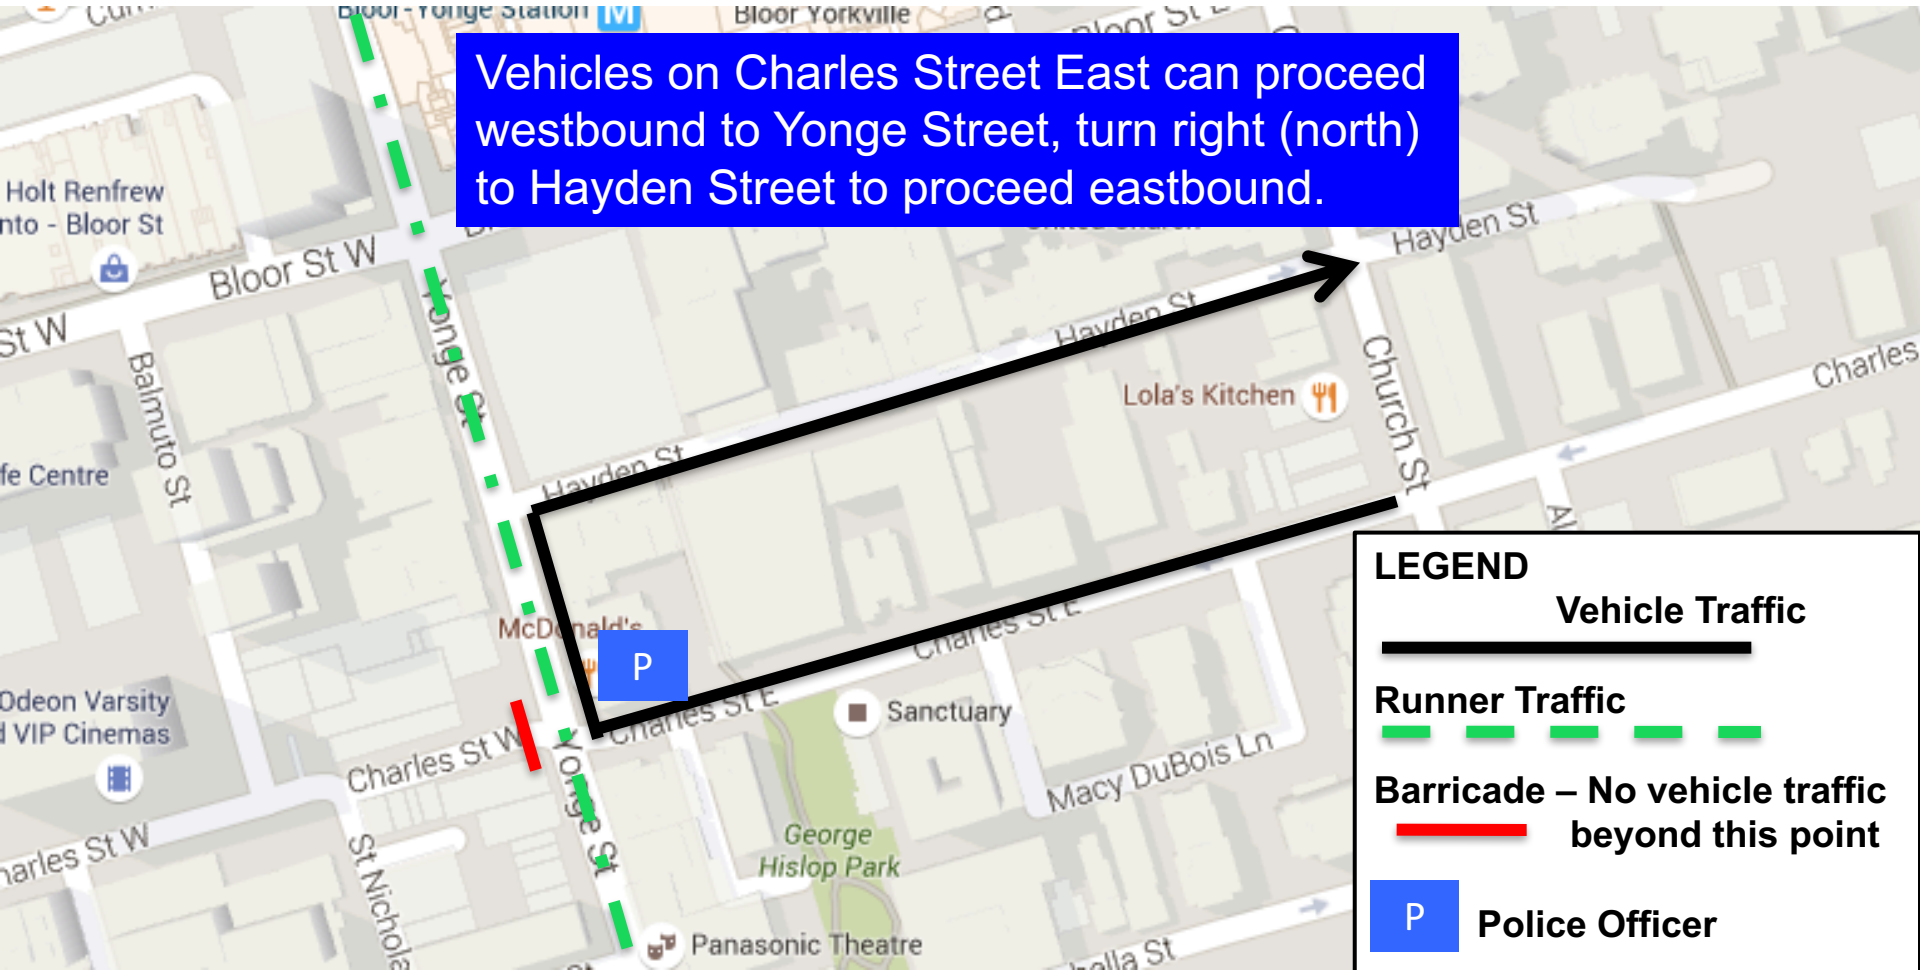

# Traffic redirections for residents on Charles Street & Hayden Street Sunday, May 14, 2017 from 7:15am - 10:30am

Vehicles on Charles Street East can proceed westbound to Yonge Street, turn right (north) to Hayden Street to proceed eastbound.

**LEGEND**

- Vehicle Traffic**  
—
- Runner Traffic**  
- - -
- Barricade – No vehicle traffic beyond this point**  
—
- P Police Officer**