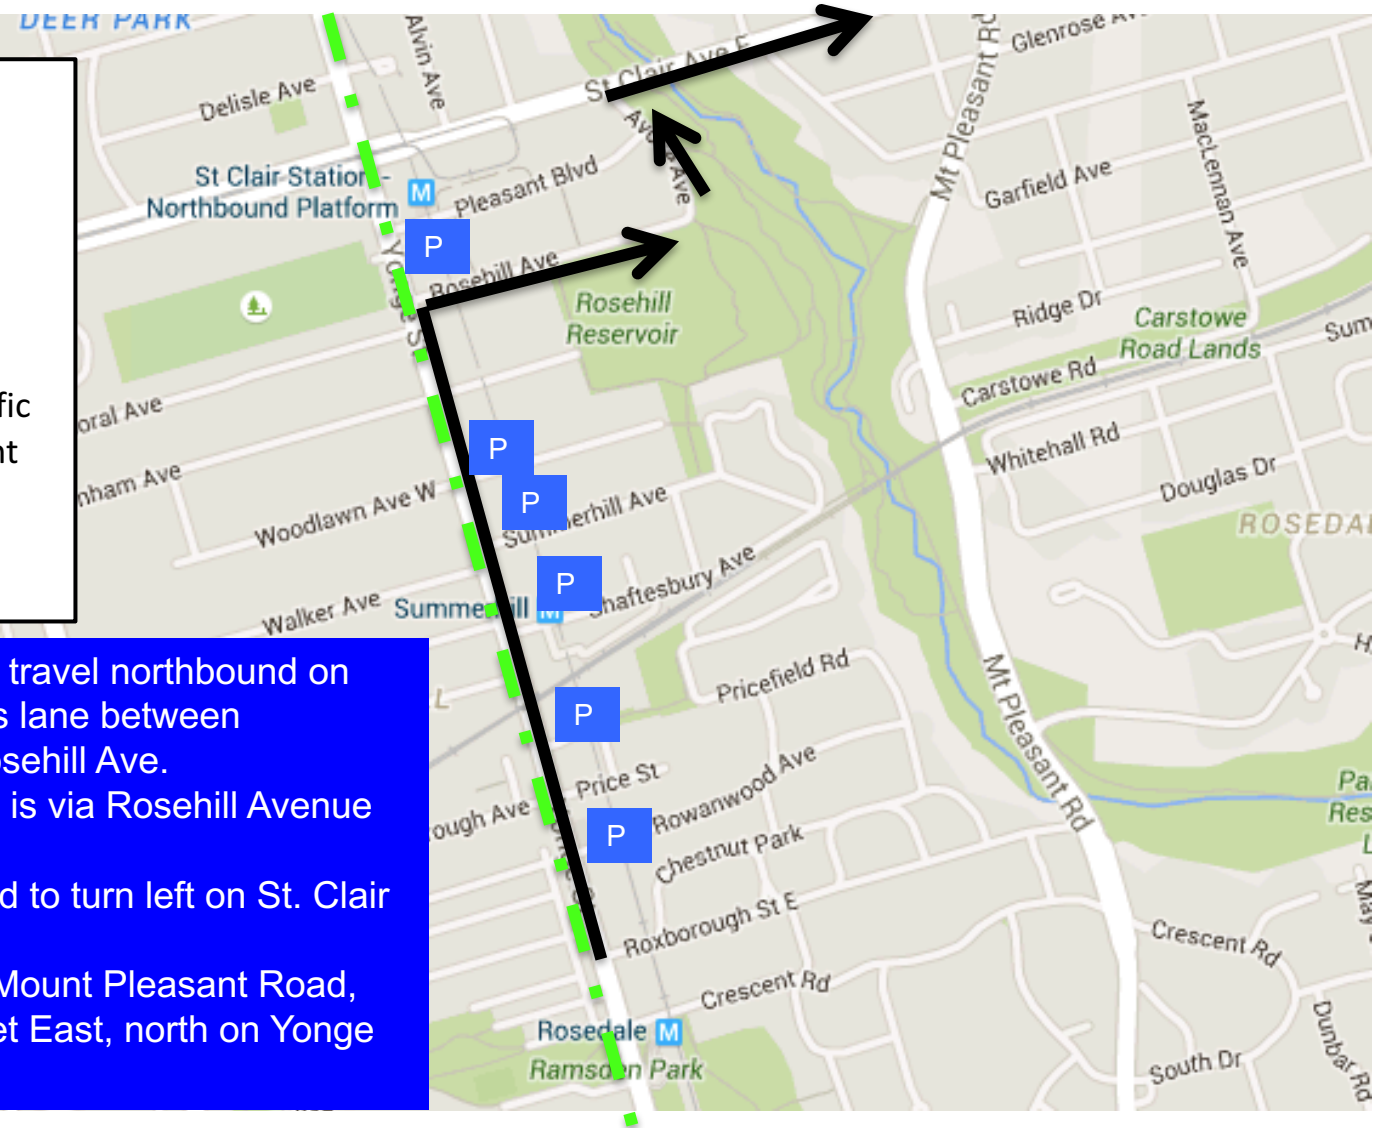

# Access for residents east of Yonge Street & south of St. Clair Avenue Sunday, May 14, 2017 from 7:15am - 10:30am

**LEGEND**

Vehicle Traffic  

Runner Traffic  

Barricade – No vehicle traffic  
 beyond this point

 Police Officer

Vehicles will be allowed to travel northbound on Yonge Street in the access lane between Roxborough St. E. and Rosehill Ave.  
Access to St. Clair Ave. E. is via Rosehill Avenue and Avoca Avenue.  
Vehicles will not be allowed to turn left on St. Clair Avenue.  
To return, travel south on Mount Pleasant Road, west on Roxborough Street East, north on Yonge Street.