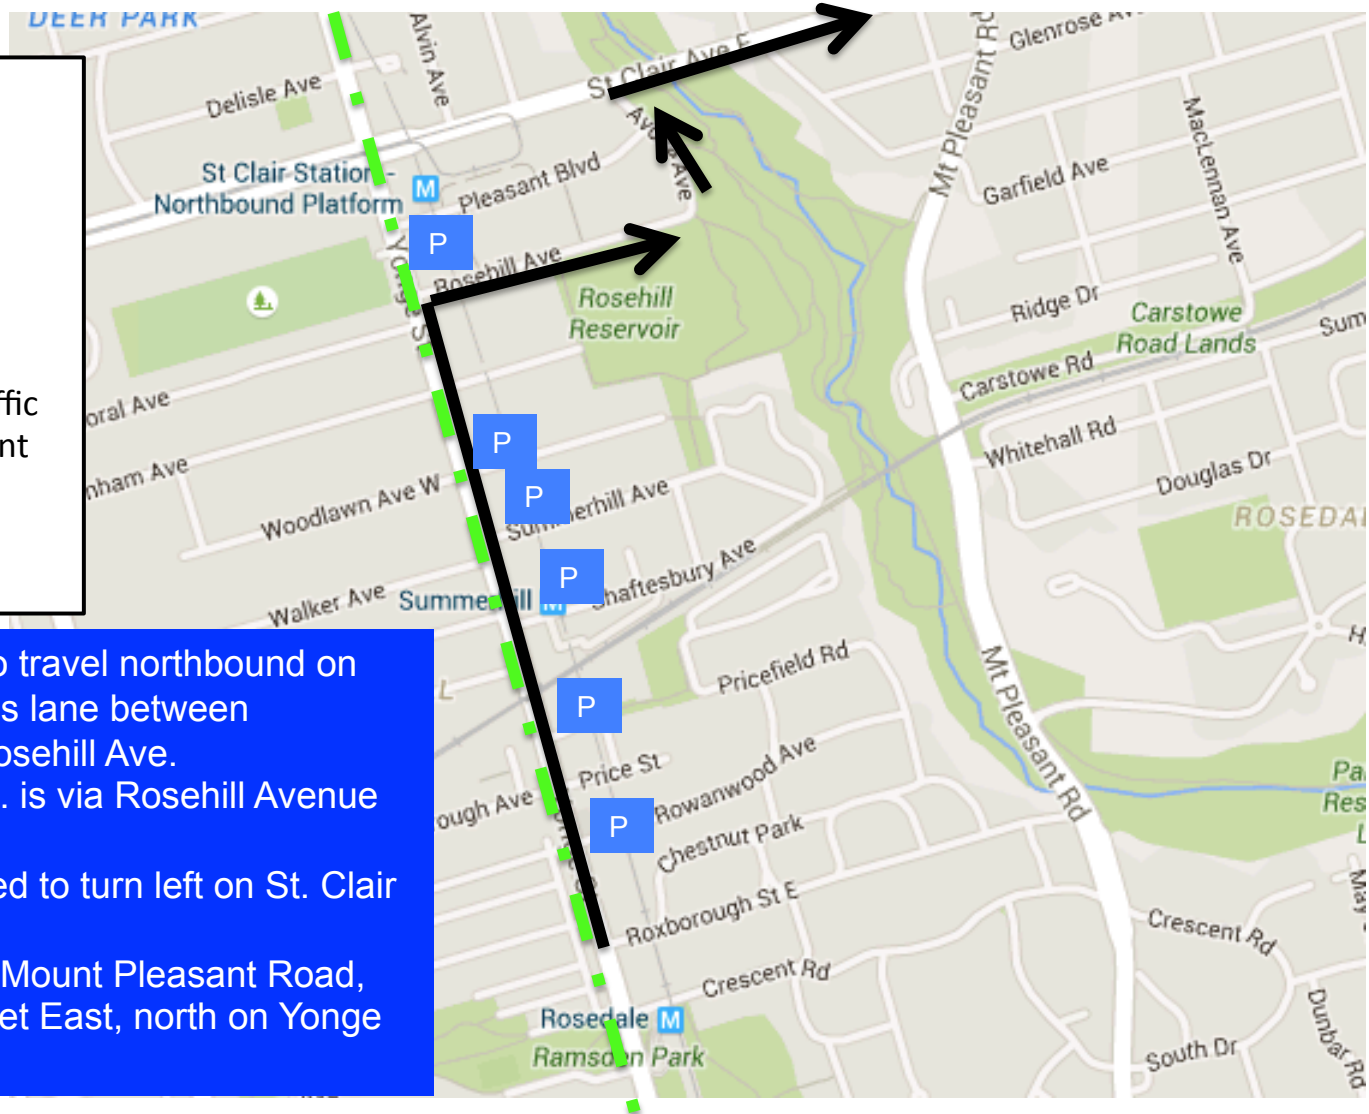

# Access for residents east of Yonge Street & south of St. Clair Avenue Sunday, May 13, 2018 from 7:15AM - 10:30AM

**LEGEND**

- Permitted Vehicle Traffic  

- Runner Traffic  

- Barricade – No vehicle traffic beyond this point  

-  Police Officer

Vehicles will be allowed to travel northbound on Yonge Street in the access lane between Roxborough St. E. and Rosehill Ave. Access to St. Clair Ave. E. is via Rosehill Avenue and Avoca Avenue. Vehicles will not be allowed to turn left on St. Clair Avenue. To return, travel south on Mount Pleasant Road, west on Roxborough Street East, north on Yonge Street.