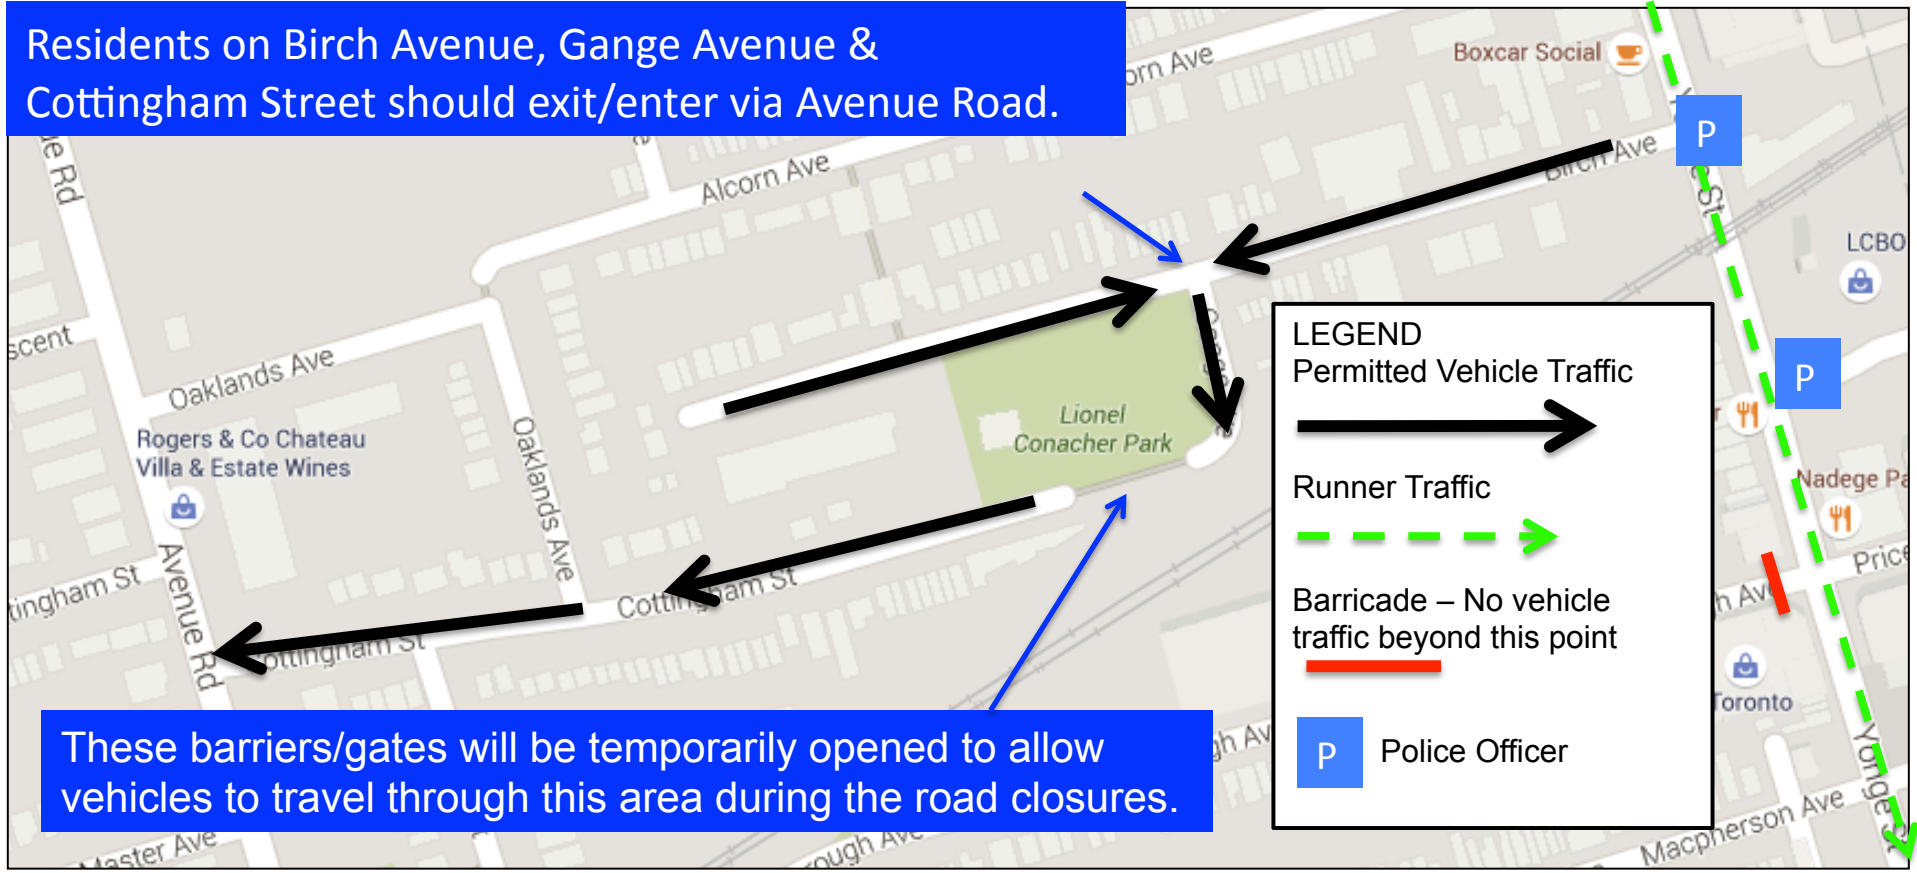

Sporting Life 10k – Access for residents near Yonge Street & Birch Avenue Sunday, May 13, 2018 – from 7:15AM until 10:30AM

Residents on Birch Avenue, Gange Avenue & Cottingham Street should exit/enter via Avenue Road.

These barriers/gates will be temporarily opened to allow vehicles to travel through this area during the road closures.